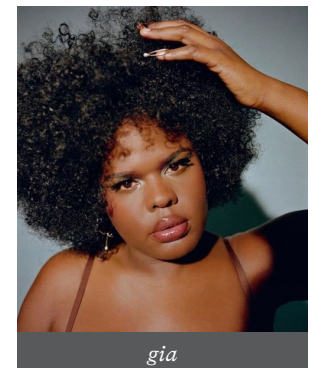

MODEL

gia

FILE NAME:

AF-Plus_0822_ON_W_Fall-ShimGlim_Category-Tops-C