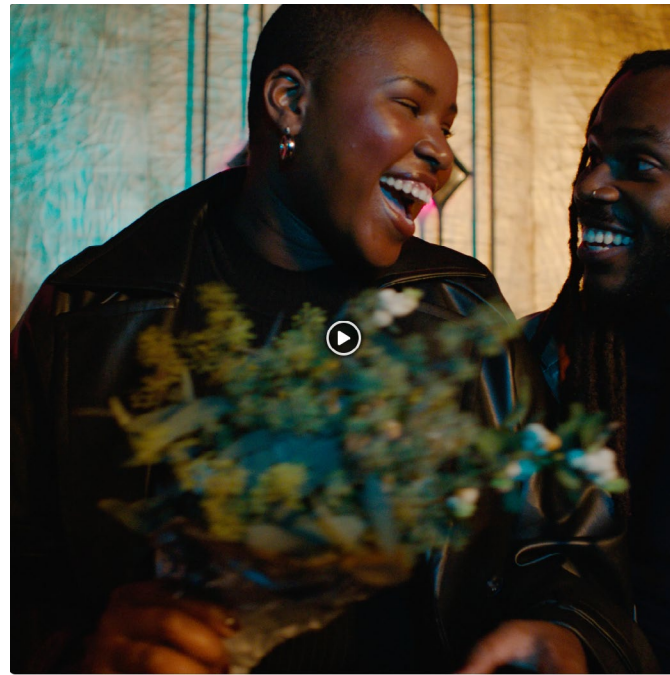

VIDEO ASSETS

EXAMPLE

Social - IG