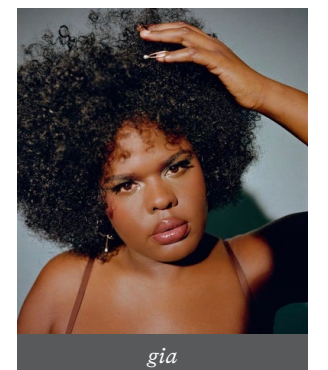

MODEL

gia

FILE NAME:

AF-Plus_0822_ON_W_Fall-OutAbout_Category_Sweaters