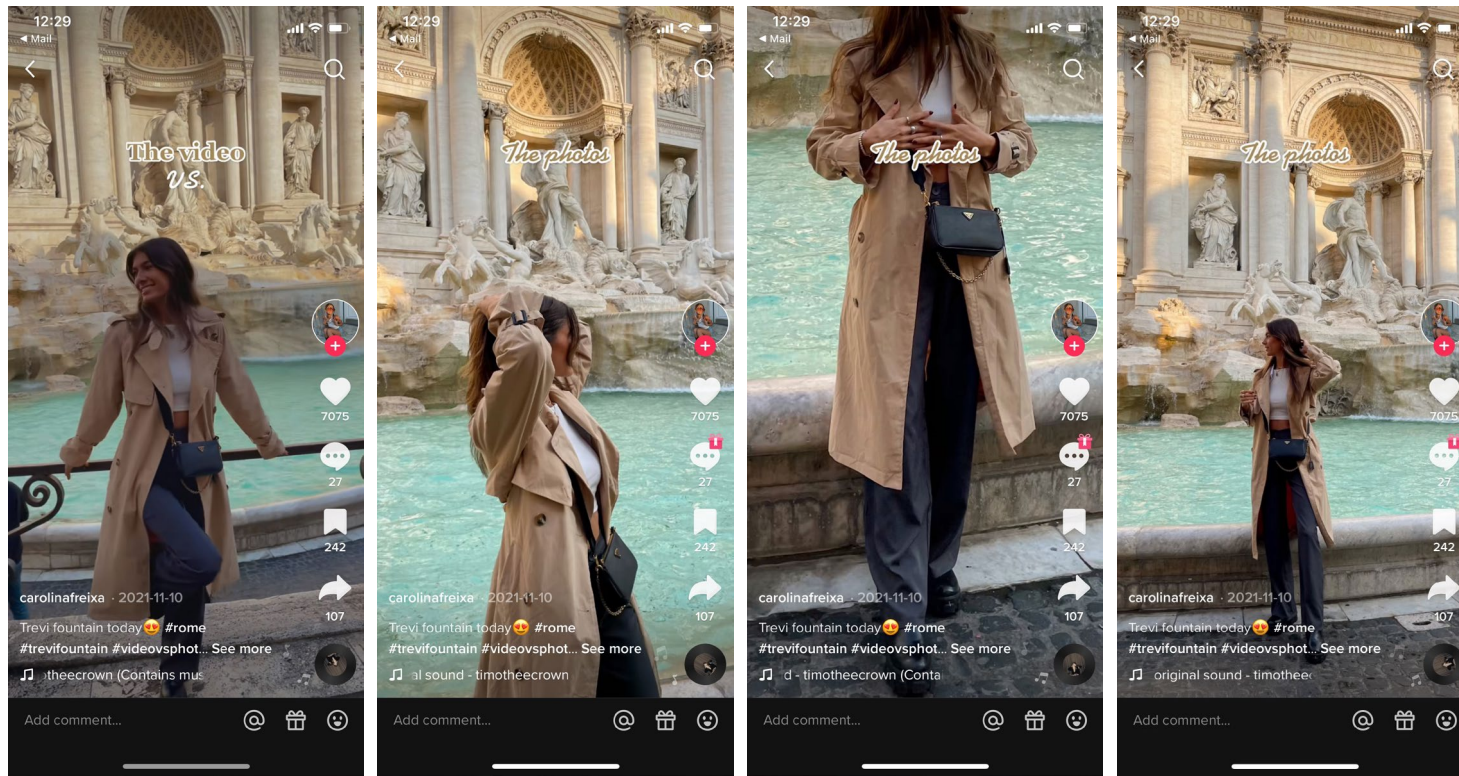

video – SOCIAL

TikTok videos will be captured using iPhone and digital camera.

challenge VIDEO VS PHOTO

3-4 second video of photographer capturing model

Followed by selects from that day.

total duration – 7 SECONDS