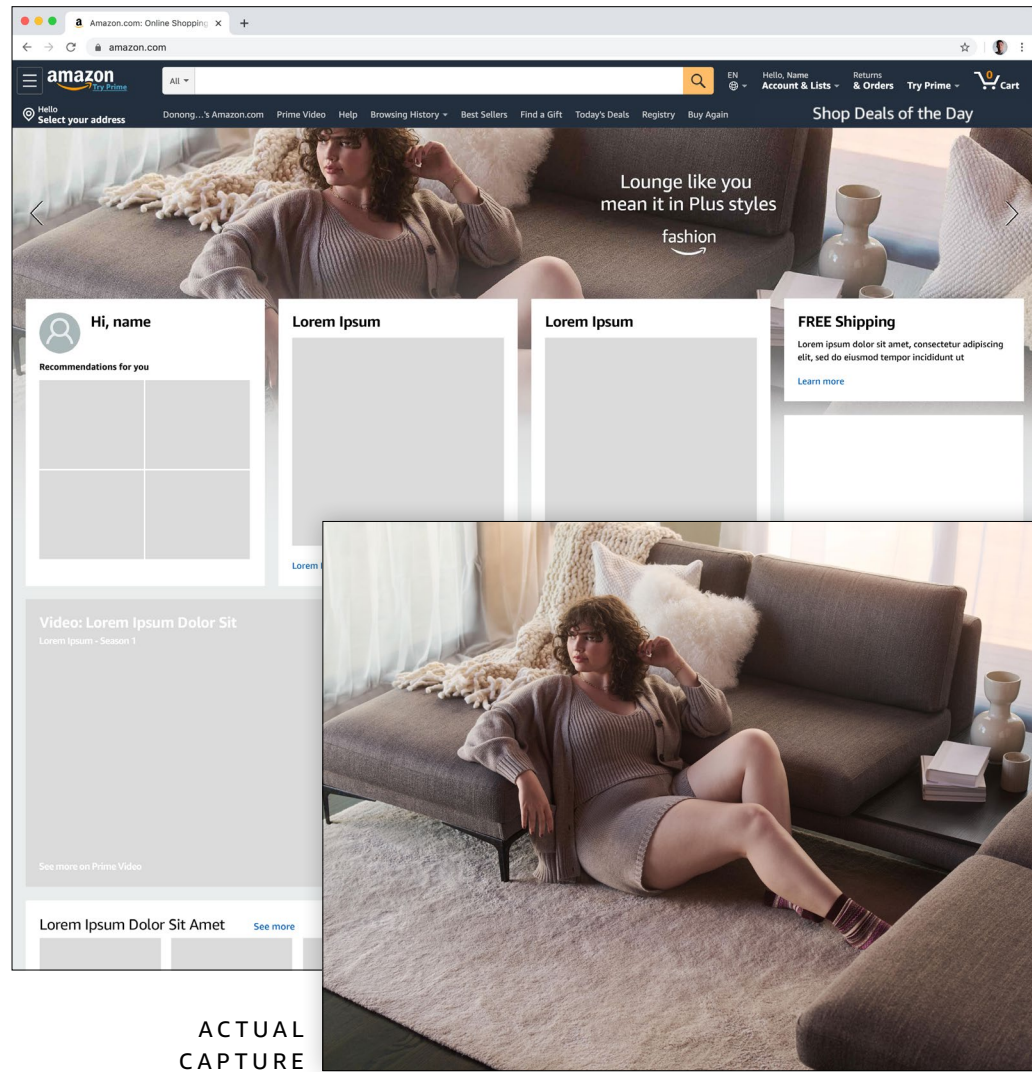

IMAGE CROPS

GATEWAY HERO