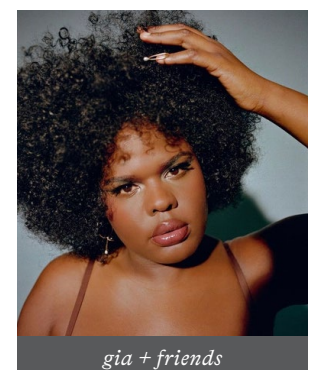

HERO | DESKTOP HERO | 1X1

CROPS NEEDED

gateway hero captured

square captured

banner captured

LOCATION

bowery

MODEL