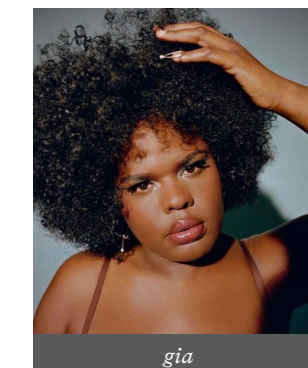

MODEL

gia

FILE NAME:

AF-Plus_0822_ON_W_Fall-ShimGlim_Main_Dresses