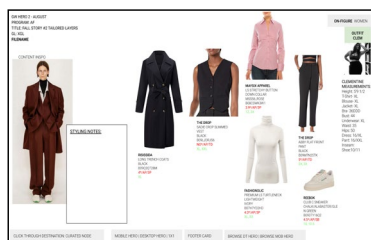

GATEWAYS

STORY 2

BROWSE

QUAD CATEGORY CARDS

CATEGORY CARD