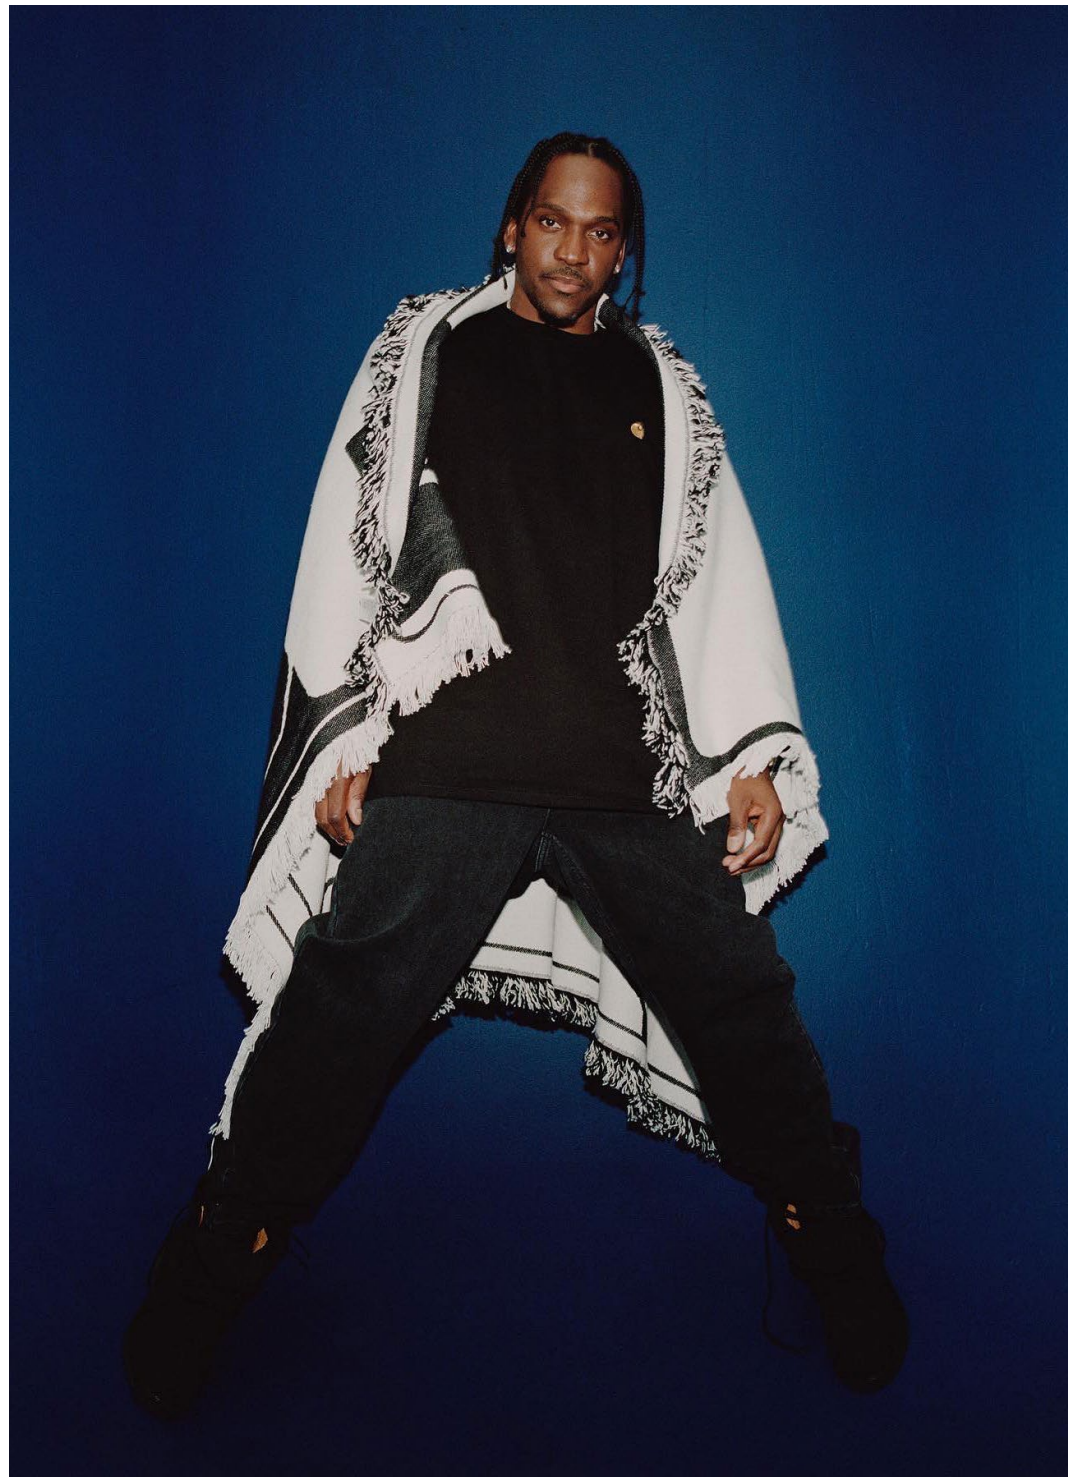

shimmer & glimmer LIGHTING

@ THE HOTEL
Deeper tones, but keeping
dark apparel visible, without
harsh flash.

@KIND REGAURDS
On camera Flash illuminating
background and subject.