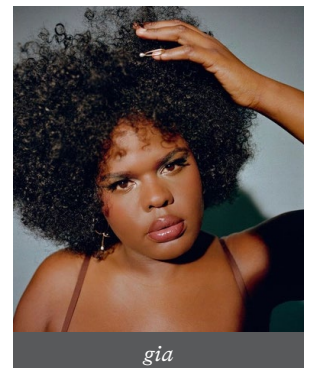

MODEL

gia

FILE NAME:

AF-Plus_0822_ON_W_Fall-OutAbout_Category_Outerwear-C