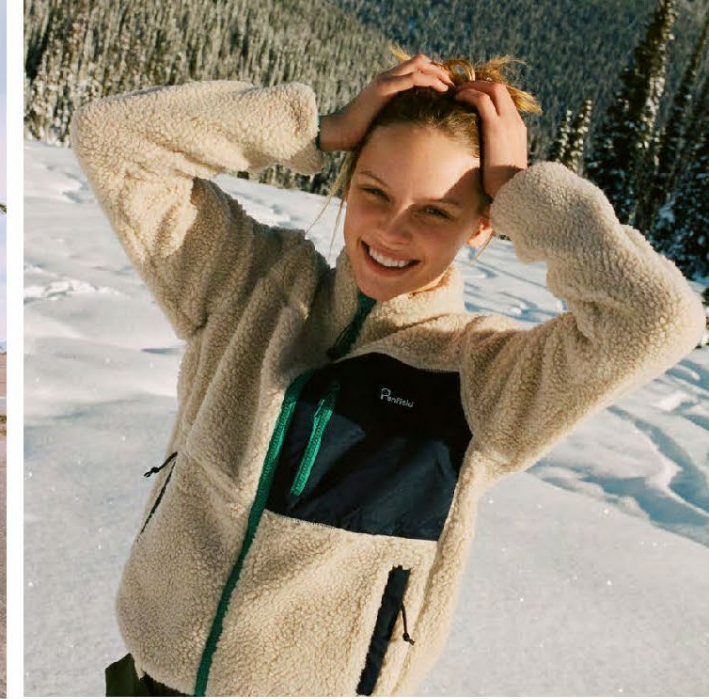

In *environment*

Locations act as a canvas, setting the stage to build a visual narrative for our product. Environmental shots capture the **essence of an idea** or a trend, highlighting product in an **editorial** way to immediately **engage** the customer.

While the inherent qualities of a location — light, texture, terrain — should stand out, the shot should have enough negative space and natural contrast to allow the product to shine. Our locations are versatile and varied, representing a reality that is aspirational yet attainable.