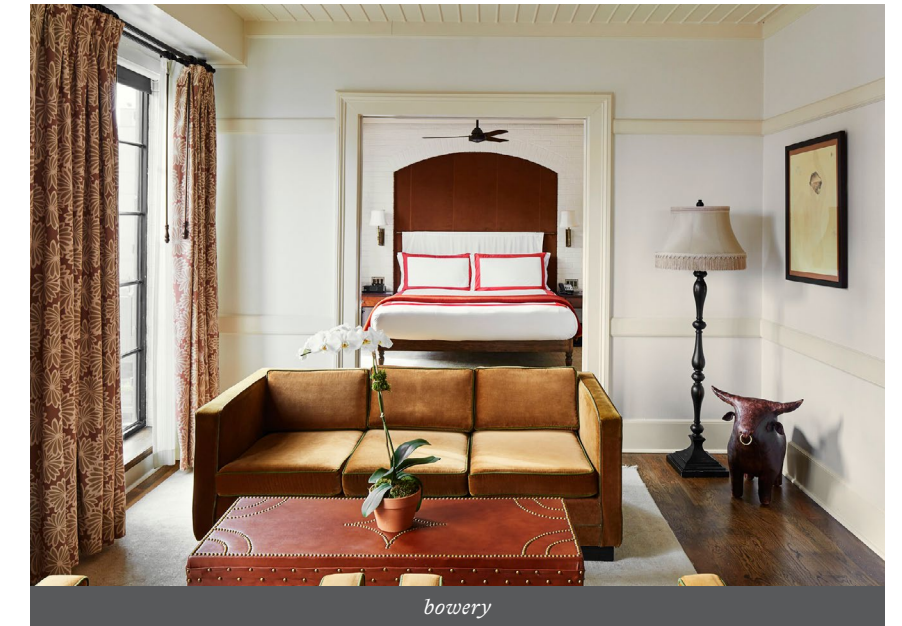

LOCATION

FILE NAME:

AF-Plus_0822_OFF_W_Fall_Shoes