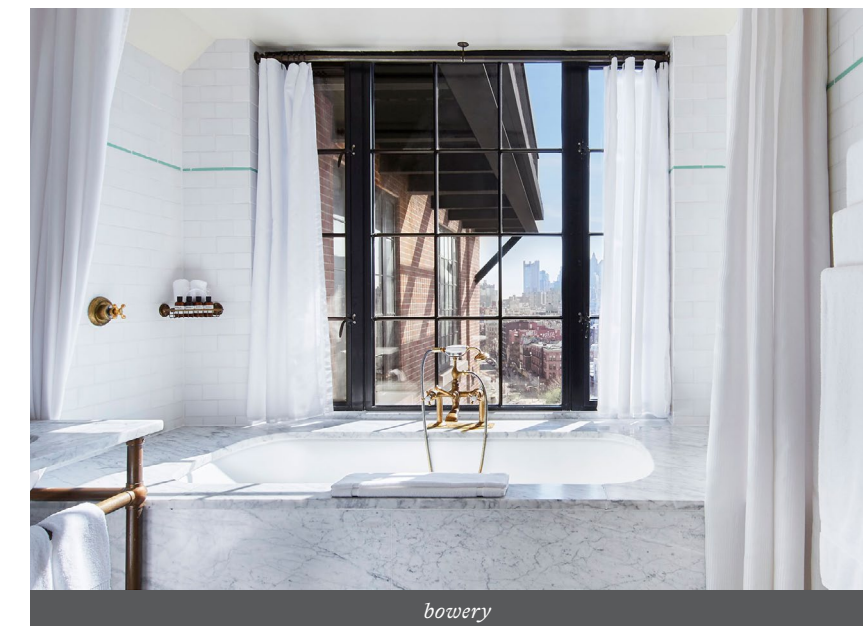

CROPS NEEDED

captured

LOCATION

FILE NAME:

AF-Plus_0822_OFF_W_Fall_Jewelry

JOURNEE COLLECTION
TRUE COMFORT FOAM
MILYNA BOOTIE
BLUE
B09739DSWR
4.8*/NP/3P
6.5

JOURNEE COLLECTION
TRUE COMFORT FOAM
MILYNA BOOTIE
CLAY
B0973CBTXK
4.8*/NP/3P
6