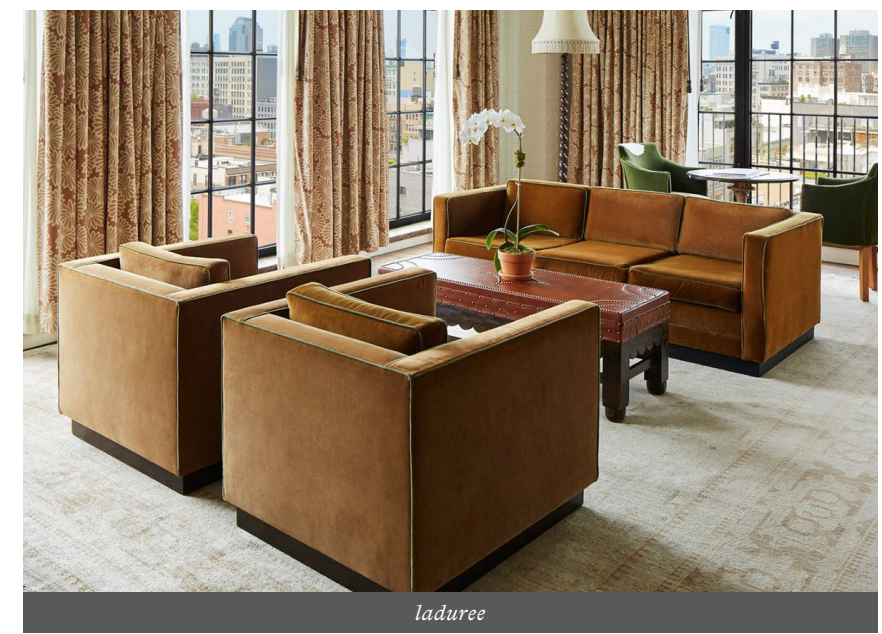

LOCATION

FILE NAME:

AF-Plus_0822_OFF_W_Fall_Halloween