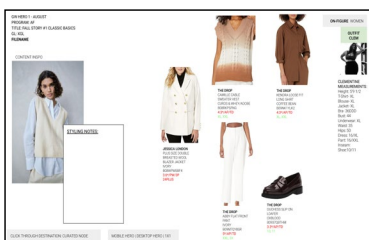

GATEWAYS

STORY 1