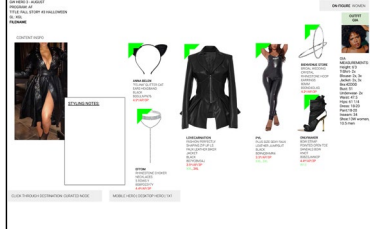

GATEWAYS

STORY 3

BROWSE

QUAD CATEGORY CARDS

CATEGORY CARD